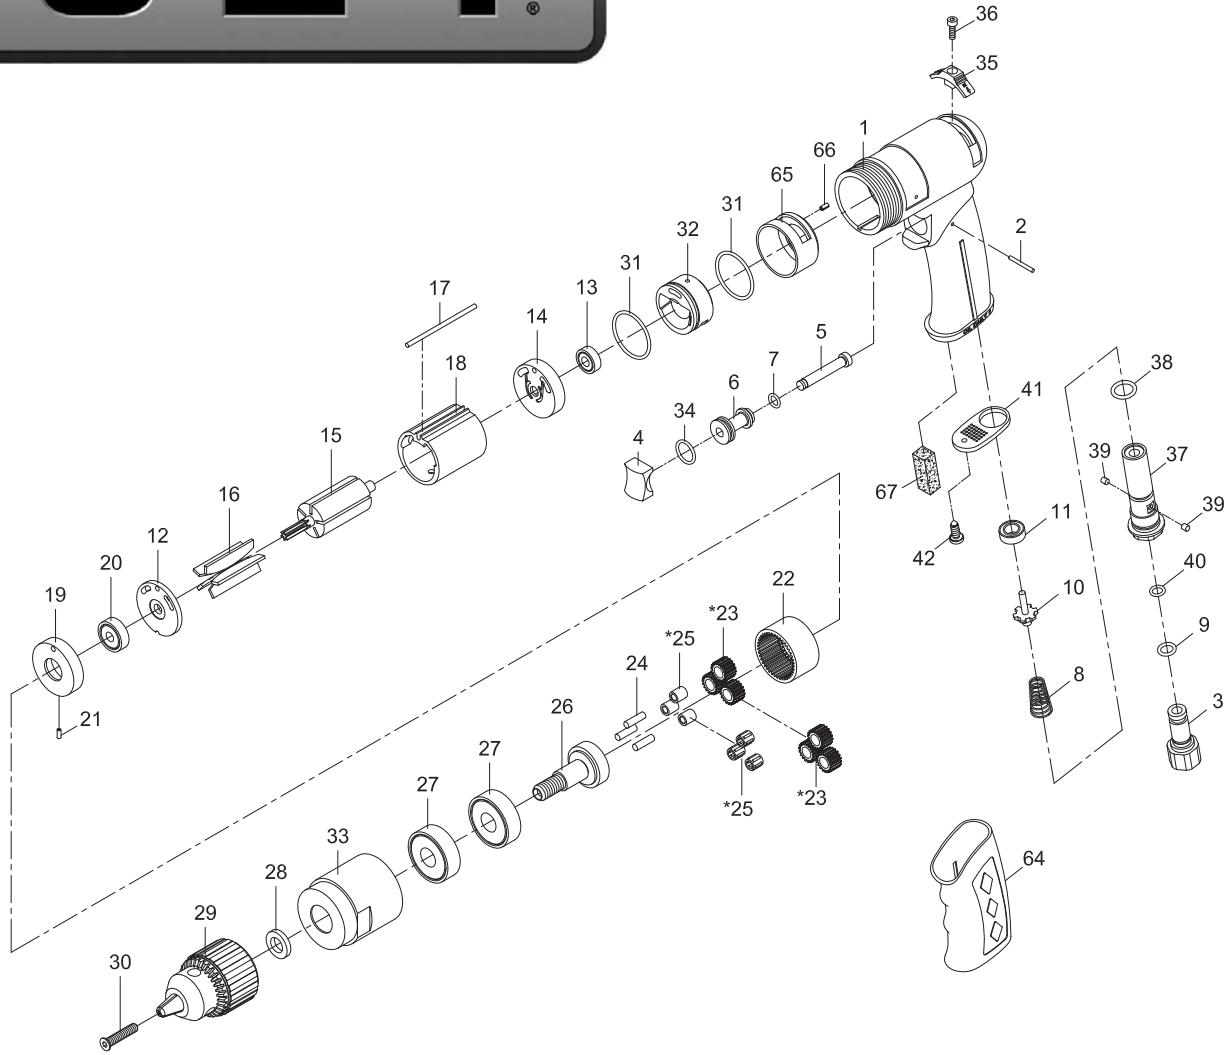

JSM-7572

3/8" Reversible Drill

Stock No. JSM-7572

Index Part No	Description	Qty	
1.....	JSM7572-01 ..Motor Housing.....	1	
2.....	JSM7572-02 ..Pin (2x18.8).....	1	
3.....	JSM7572-03 ..Air Inlet.....	1	
4.....	JSM7572-04 ..Trigger	1	
5.....	JSM7572-05 ..Valve Stem.....	1	
6.....	JSM7572-06 ..Valve Bushing	1	
7.....	40333	O-Ring (6x1.5).....	1
8.....	73108	Valve Spring.....	1
9.....	JSM5252-09 ..O-Ring (9.8x1.9).....	1	
10.....	JSM7572-146 Valve Stem.....	1	
11.....	JSM7572-145 Rubber Spacer.....	1	

Index Part No	Description	Qty	
12.....	80214	End Plate	1
13.....	BB-696ZZ	Ball Bearing (696ZZ).....	1
14.....	JSM7572-14 ..Rear End Plate.....	1	
15.....	80215	Rotor	1

Parts List continued on back

To order parts, call our service department at 800-274-6848 Monday through Friday (see our website for business hours, www.jettools.com). Having the Model Number and Serial Number will allow us to serve you quickly and accurately.

¹ Contains Index No.'s 7, 16, 31, 34, 38

² Contains Index No.'s 14, 17, 18, 19, 23, 25

Specifications

Stock Number.....	JSM-7572
Reversible	yes
Chuck Size (in.)	3/8
Chuck Type	Jacobs standard chuck
Spindle Thread (in./TPI)	3/8-24
Horsepower (HP)	1/2
Free Speed (RPM).....	1800
Average Air Consumption (CFM)	4
Air Inlet (in.)	1/4
Air Hose Inside Diameter (in.)	3/8
Overall Length (in.)	7.33
Vibration Value (m/s ²)	0.2
Noise Level (dB)	83
Net Weight (lbs).....	2.4