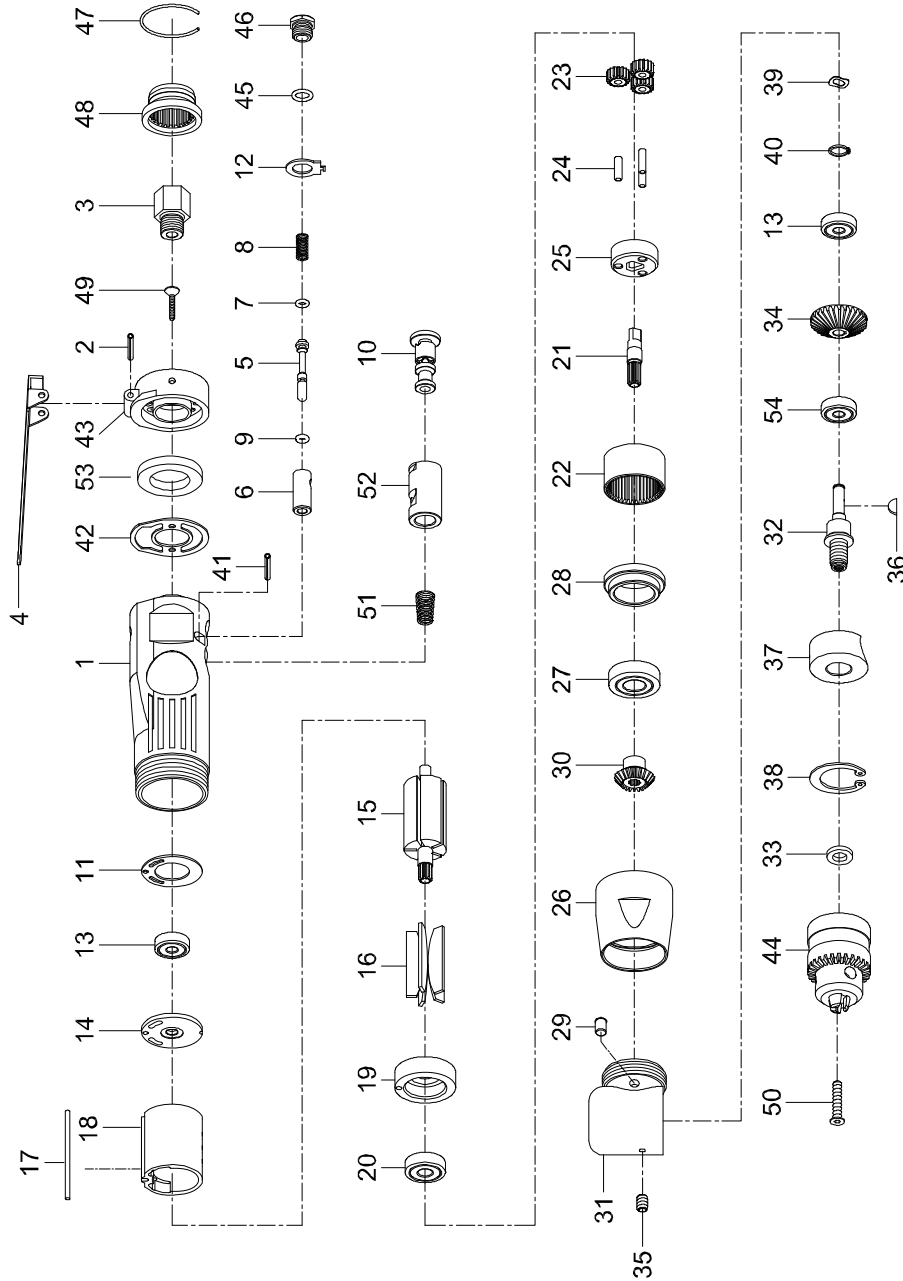

Parts List for JSM-709R, 3/8-inch Reversible Angle Drill

(parts list on reverse side)

JET
427 New Sanford Road
LaVergne, Tennessee 37086
Ph.: 800-274-6848
www.jettools.com

Part No. M-JSM-709R
Revision B1 07/2014
Copyright © 2014 JET, a Division of JPW Industries, Inc.