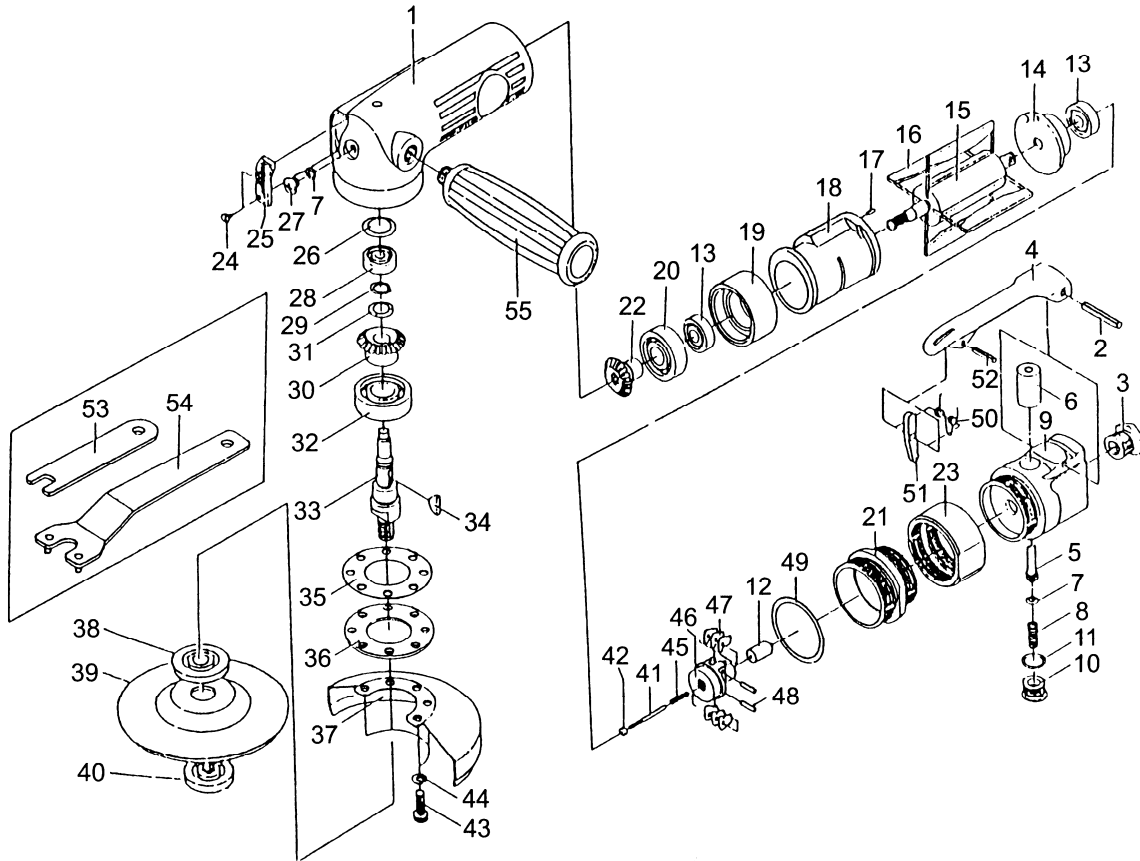

JSM-619 & JSM-6195B Angle Grinders

Parts List for JET JSM-619 & JSM-6195B

Index No.	Part No.	Description	Size	Quantity
1	SM-61901	Motor Housing		1
2	SM-61902	Spring Pin		1
3	SM-30103	Air Inlet Bushing (connection)		1
4	SM-61904	Trigger		1
5	SM-61905	Valve Stem		1
6	SM-61906	Bushing		1
7	SM-61907	O-ring		2
8	SM-61908	Valve Spring		1
9	SM-61909	Throttle Valve Housing		1