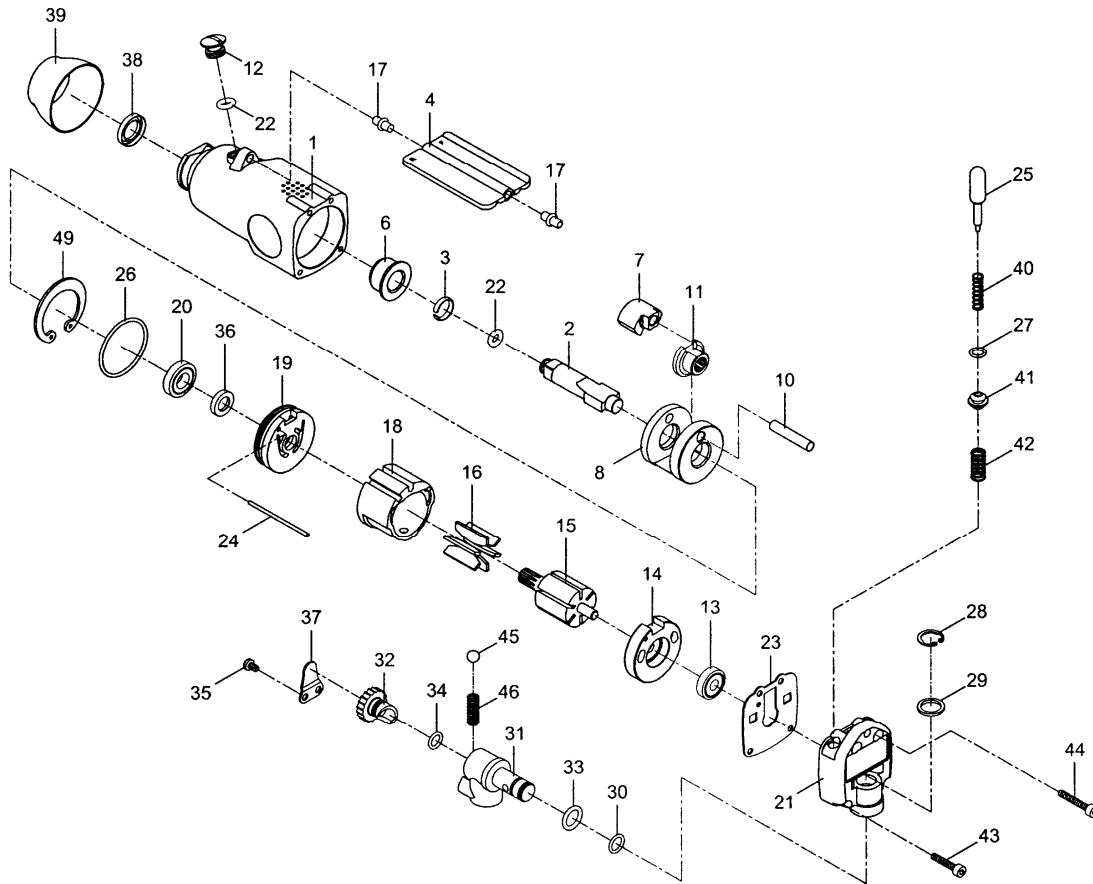

Parts List for 3/8" Butterfly Impact Wrench

Model JSM-401

Replacement Parts

Replacement parts are listed on reverse side. To order parts or reach our service department, call 1-800-274-6848 Monday through Friday (see our website for business hours). Having the Model Number and Serial Number of your product available when you call will allow us to serve you quickly and accurately.

JET

427 New Sanford Road
La Vergne, Tennessee 37086
Ph.: 800-274-6848
www.jettools.com

Part No. M-JSM-401
Revision G1 07/2014

Copyright © 2014 JET, a Division of JPW Industries, Inc.

Index No.	Part No.	Description	Size	Qty
1	SM-40101	Motor Housing		1
2	SM-40102	Anvil		1
3	SM-40103	Socket Retaining Ring		1
4	SM-40104	Throttle Lever		1
6	SM-40106	Anvil Bushing		1
7	SM-40107	Hammer		1
8	SM-40108	Hammer Cage		1
10	SM-40110	Hammer Pin	Ø6x32L mm	1
11	SM-40111	Cam		1
12	SM-40112	Oil Screw		1
13	BB-626ZZ	Ball Bearing	626ZZ	1
14	SM-40114	Rear End Plate		1
15	SM-40115	Rotor		1
16	SM-40116	Rotor Blade		6
17	SM-40117	Throttle Pin		2
18	SM-40118	Cylinder		1
19	SM-40119	Front End Plate		1
20	BB-R6	Ball Bearing	EE3	1
21	SM-40121	Back Cap		1
22	SM-30107	O-Ring	P4	2
23	SM-40123	Back Cap Gasket		1
24	SM-40124	Motor Pin	Ø2x54L mm	1
25	SM-40125-12	Plunger		2
26	SM-40126	O-Ring	S36	1
27	SM-63036	O-Ring	3.5x1.5 mm	2
28	SM-40128	Snap Ring	ISTW-12	1
29	SM-40129	Washer		1
30	SM-40130	O-Ring	8.8x1.7 mm	2
31	SM-40131	Air Inlet Block		1
32	SM-40132	Regulator		1
33	SM-40133	O-Ring	P11	1
34	SM-40134	O-Ring	7.65x1.78 mm	1
35	SM-40135	Screw	M4x6L	2
36	SM-40136	Oil Seal		1
37	SM-40137	Retainer Plate		1
38	SM-40138	Oil Seal		1
39	SM-40139	Rubber Nose Guard		1
40	SM-40140	Plunger Spring		2
41	SM-40141-12	Valve Seat		2
42	SM-40142	Valve Spring		2
43	SM-40143	Short Cap Screw	M4x20L	2
44	SM-40144	Long Cap Screw	M4x25L	2
45	SB-1/8	Steel Ball	1/8"	1
46	SM-40146	Spring		1
49	SM-40149	Snap Ring	RTW-39	1