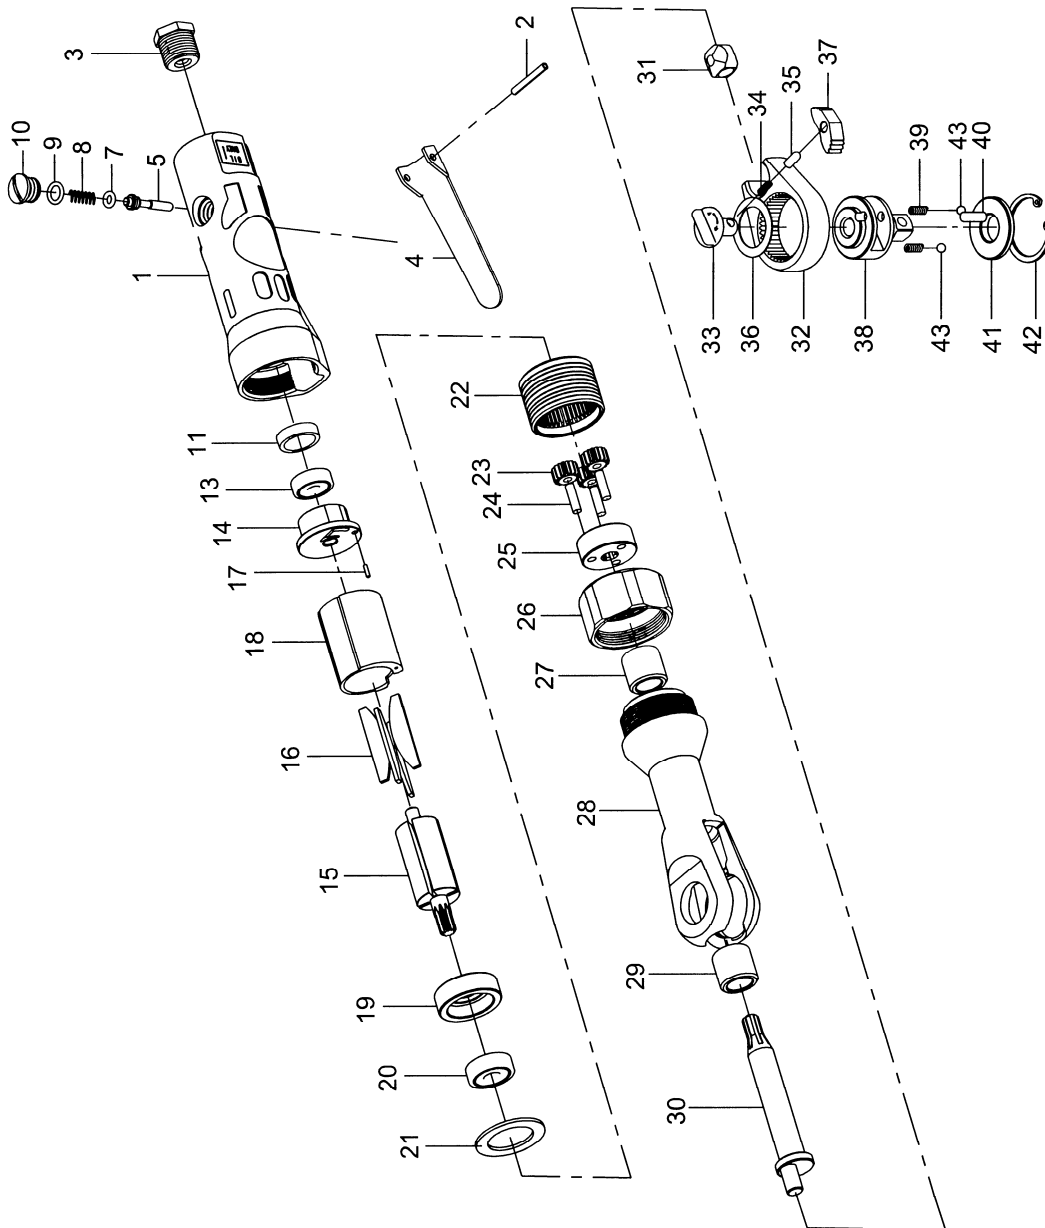

# JSM-30, 3/8" Air Ratchet Wrench

**JET**  
427 New Sanford Road  
LaVergne, Tennessee 37086  
Ph.: 800-274-6848  
www.jettools.com

**Part No. M-JSM-30**  
Revision G1 07/2014  
Copyright © 2014 JET, a Division of JPW Industries, Inc.

## Parts List For The JSM-30, 3/8" Air Ratchet Wrench

Index No.	Part No.	Description	Size	Qty.
1.....	SM-30101	Housing.....		1
2.....	SM-30102	Spring Pin.....	3 x 24L.....	1
3.....	SM-30103	Connection.....		1
4.....	SM-30104	Throttle Lever.....		1
5.....	SM-30105	Throttle Valve.....		1
7.....	SM-30107	O-Ring **.....	P4.....	1
8.....	SM-30108	Spring **.....		1
9.....	SM-30109	O-Ring **.....		1
10.....	SM-30110	Valve Plug **.....		1
11.....	SM-30111	End Plate Cap.....		1
13.....	BB-626ZZ	Ball Bearing.....	626ZZ.....	1
14.....	SM-30114	Rear End Plate.....		1
15.....	SM-30115	Rotor.....		1
16.....	SM-30116	Vane **.....		4
17.....	SM-30117	Pin.....	1.5 x 6L.....	1
18.....	SM-30118	Cylinder.....		1
19.....	SM-30119	Front End Plate.....		1
20.....	BB-608ZZ	Ball Bearing.....	608ZZ.....	1
21.....	SM-30121	Washer.....		1
22.....	SM-30122	Thread Ring Gear.....		1
23.....	SM-30123	Idler Gear *.....		3
24.....	SM-30124	Idler Gear Pin.....	4 x 13.8.....	3
25.....	SM-30125	Idler Gear Plate.....		1
26.....	SM-30126	Clamp Nut.....		1
27.....	SM-30127	Bushing.....		1
28.....	SM-30128	Ratchet Housing.....		1
29.....	SM-30129	Bushing.....		1
30.....	SM-30130	Crank Shaft.....		1
31.....	SM-30131	Drive Bushing *.....		1
32.....	SM-30132	Yoke.....		1
33.....	SM-30133	Reverse Button.....		1
34.....	SM-30134	Spring *.....		1
35.....	SM-30135	Spring Cap *.....		1
36.....	SM-30136	Washer *.....		1
37.....	SM-30137	Ratchet Pawl *.....		1
38.....	SM-30138	Ratchet Anvil 3/8".....		1
39.....	SM-30139	Spring **.....		2
40.....	SM-30140	Pin.....	4.5 x 12.7L.....	1
41.....	SM-30141	Thrust Washer **.....		1
42.....	SM-30142	Retainer Ring.....	RTW-31.5.....	1
43.....	SB-5/32	Steel Ball **.....	5/32".....	2