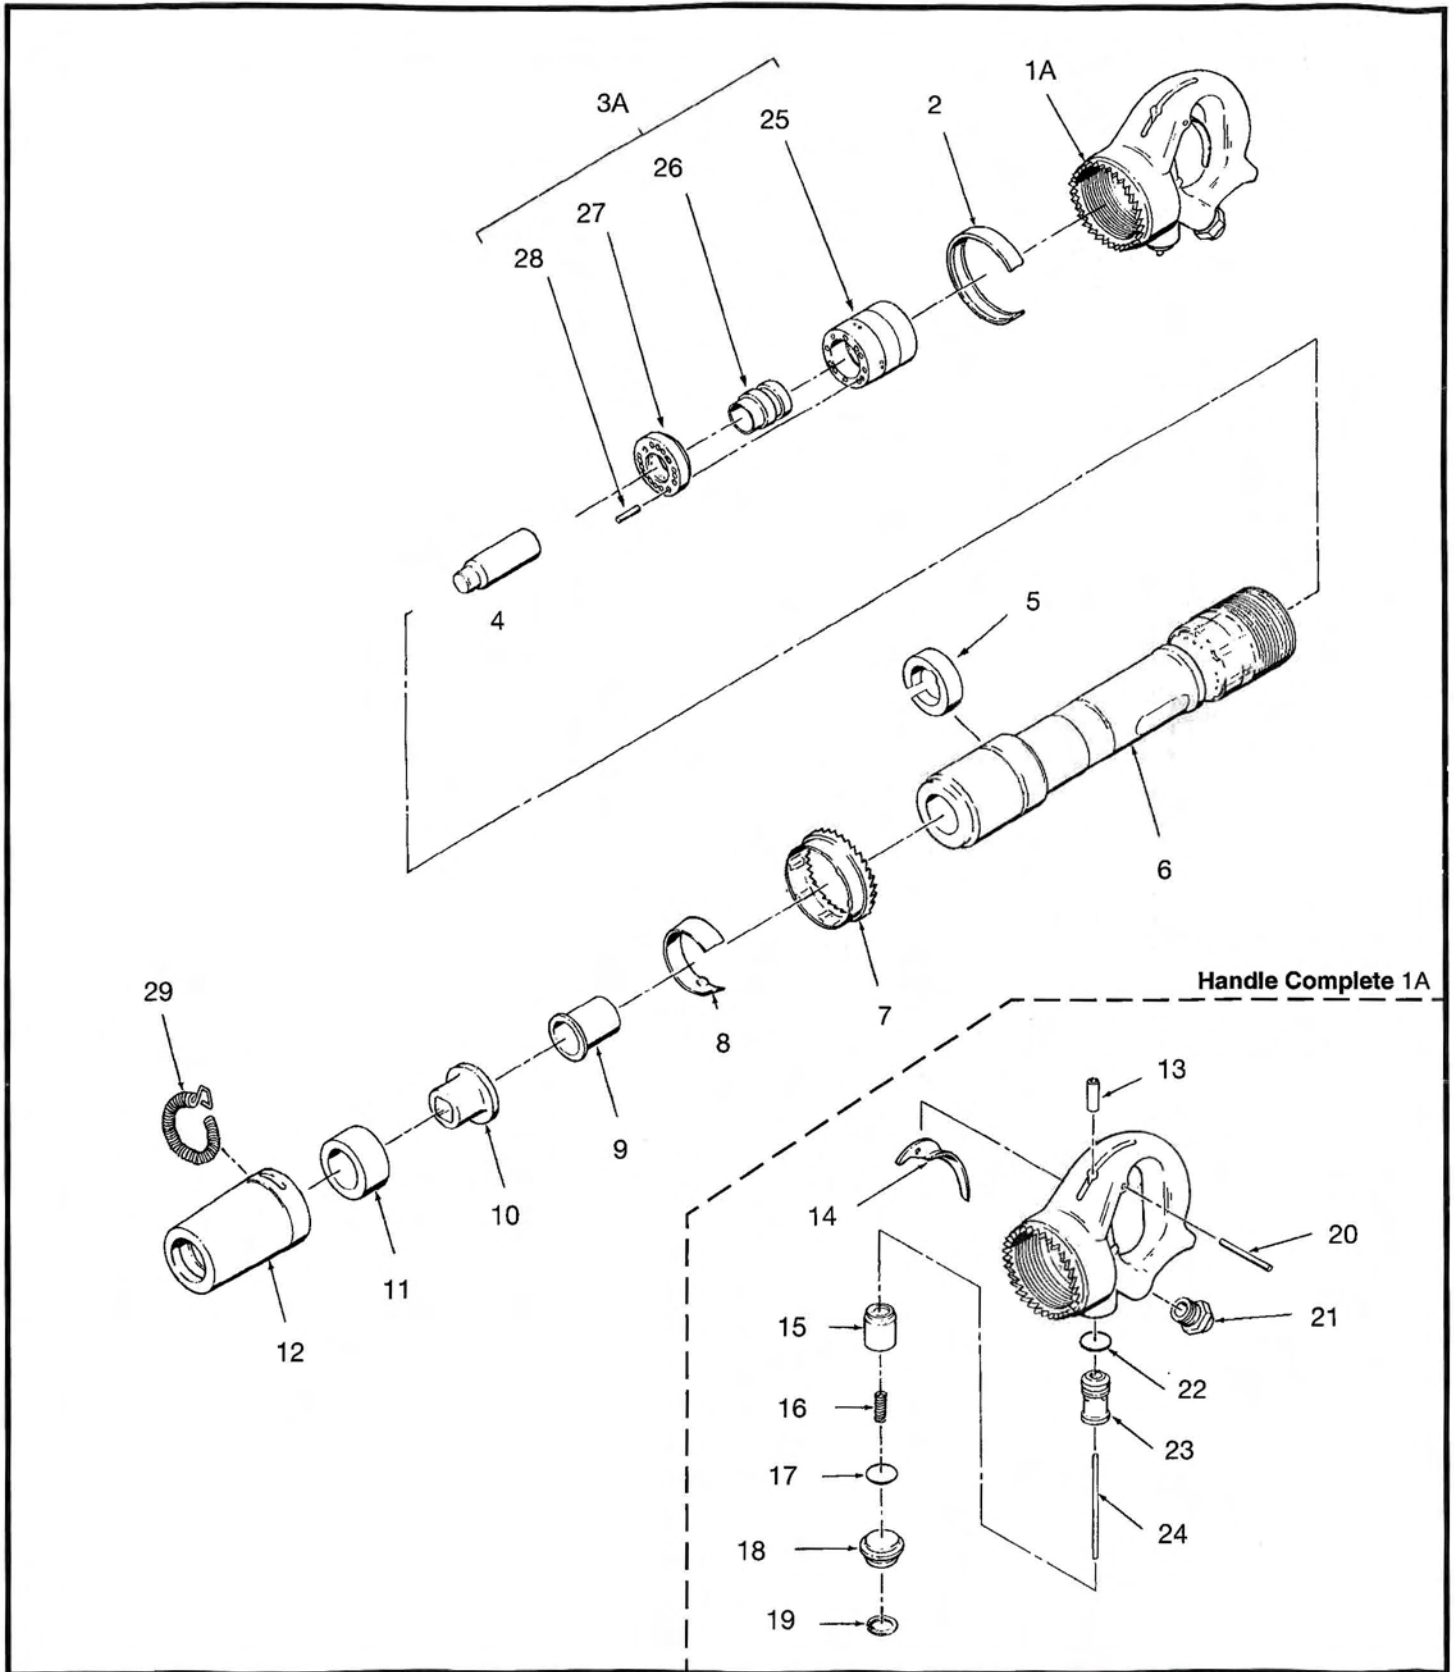

JET. JRB-133 8" Rivet Buster, Non-Ejectable Piston

J E T. JRB-133 8" Rivet Buster, Non-Ejectable Piston

Index No.	Part No.	Description	Qty
1A	JRB133-1A	JRB-133 Handle Complete	1
2	JRB133-02	JRB-133 Clutch Band	1
3A	JRB133-3A	JRB-133 Valve Case Complete	1
4	JRB133-04	JRB-133 8" Tapered Piston	1
5	JRB133-05	JRB-133 Piston Retainer	1
6	JRB133-06	JRB-133 8" Cylinder	1
7	JRB133-07	JRB-133 Clutch	1
8	JRB133-08	JRB-133 Deflector	1
9	JRB133-09	JRB-133 Upper Sleeve	1
10	JRB133-10	JRB-133 Lower Sleeve	1
11	JRB133-11	JRB-133 Bumper	1
12	JRB133-12	JRB-133 Retainer	1
13	JRB133-13	JRB-133 Push Pin Sleeve	1
14	JRB133-14	JRB-133 Lever	1
15	JRB133-15	JRB-133 Steel Throttle Valve	1
16	JRB133-16	JRB-133 Throttle Valve Spring	1
17	JRB133-17	JRB-133 Retainer Cap O-Ring	1
18	JRB133-18	JRB-133 Retainer Cap	1
19	JRB133-19	JRB-133 Retaining Ring	1
20	JRB133-20	JRB-133 Lever Pin	1
21	JRB133-21	JRB-133 Inlet Bushing	1
22	JRB133-22	JRB-133 Bushing O-Ring	1
23	JRB133-23	JRB-133 Throttle valve Bushing	1
24	JRB133-24	JRB-133 Push Pin	1
25	JRB133-25	JRB-133 Valve Case	1
26	JRB133-26	JRB-133 Main Valve	1
27	JRB133-27	JRB-133 Valve Case Lid	1
28	JRB133-28	JRB-133 Valve Case Pin	1
29	557912	Retainer Spring	1

To order parts, call our service department at 800-274-6848 between 7:30 a.m. and 5:30 p.m. (CST), Monday through Friday. Having the Model Number and Serial Number will allow us to serve you quickly and accurately.