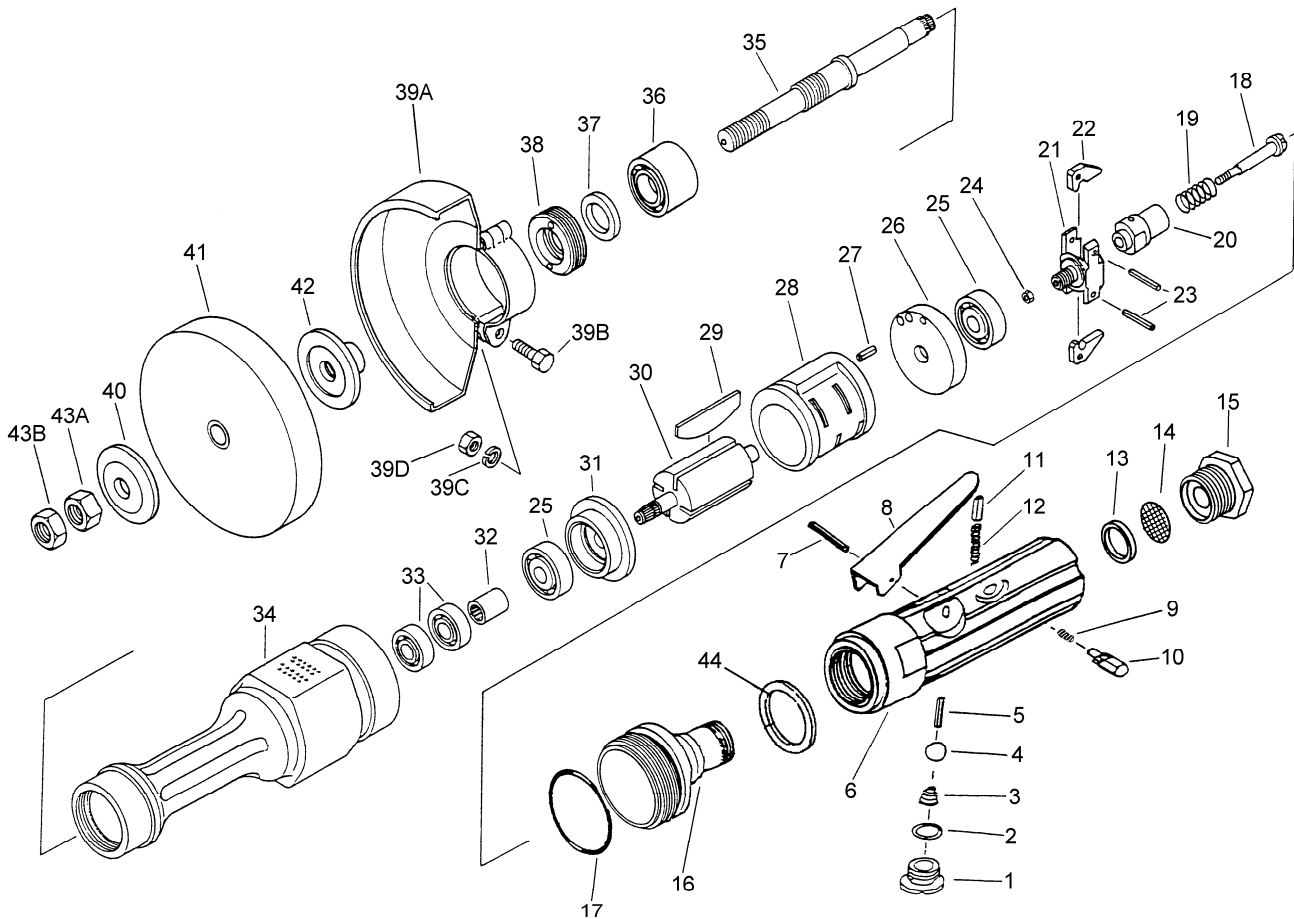

HG-4L Horizontal Grinder

JET
427 New Sanford Road
LaVergne, Tennessee 37086
Ph.: 800-274-6848
www.jettools.com

Part No. M-526207
Revision A1 06/2014
Copyright © 2014 JET, a Division of JPW Industries, Inc.

HG-4L Parts List

Index No.	Part No.	Description	Size	Qty.
1	Y31127010	Valve Cap		1
2	Y31127020	O-Ring	S-14	1
3	Y31127030	Valve Spring		1
4	Y31127040	Valve Ball		1
5	Y31127050	Valve Pin		1
6	Y31127060	Handle		1
7	Y31126180	Spring Pin	4x28	1
8	Y31127080	Pendant Valve Lever		1
9	Y31127090	Push Button Spring		1
10	Y31127100	Push Button		1
11	Y31127110	Lock Pin		1
12	Y31127120	Lock Spring		1
13	Y3111903B	Screen Washer		1
14	Y3111903A	Net Screen		1
15	Y31119020	Air Inlet		1
16	Y31128160	Case Cap		1
17	Y31124060	O-Ring		1
18	Y31128180	Governor Set Screw		1
19	Y31124140	Governor Spring		1
20	Y31128200	Governor Valve		1
21	Y31128210	Governor Body		1
22	Y31128220	Governor Weight		2
23	Y31128230	Spring Pin	3.5x22	2
24	Y31124130	Governor Nut		1
25	BB-6201ZZ	Bearing		2
26	Y31124190	Rear Plate		1
27	Y31124210	Spring Pin	4x12	1
28	Y31124200	Cylinder		1
29	Y31128290	Vane		4
30	Y31124220	Rotor		1
31	Y31124260	Front Plate		1
32	Y31124340	Joint		1
33	BB-6001ZZ	Bearing		2
34	Y31128340	Case		1
35	Y31128350	Shaft		1
36	Y31128360	Bearing (NAU4904VV)		1
37	Y31128370	Felt		1
38	Y31128380	Bearing Nut		1
39	Y3112839B	Wheel Cover CP (not shown)		1
39A	Y3112839A	Wheel Cover		1
39B	Y31124410	Hex Bolt	M6x20	1
39C	Y31124430	Spring Washer	M6	1
39D	Y31124420	Nut	M6	1
40	Y31128400	Wheel Ring		1
41	576341	Abrasive Wheel (not included)	4x3/4x5/8	1
	576342	Abrasive Wheel (not included)	4x1x5/8	1
42	Y31128420	Wheel Carrier		1
43A	Y3112843A	Wheel Nut (large)	5/8"-11	1
43B	Y31126390	Wheel Nut (small)	5/8"-11	1
44	Y31127460	Handle Washer		1