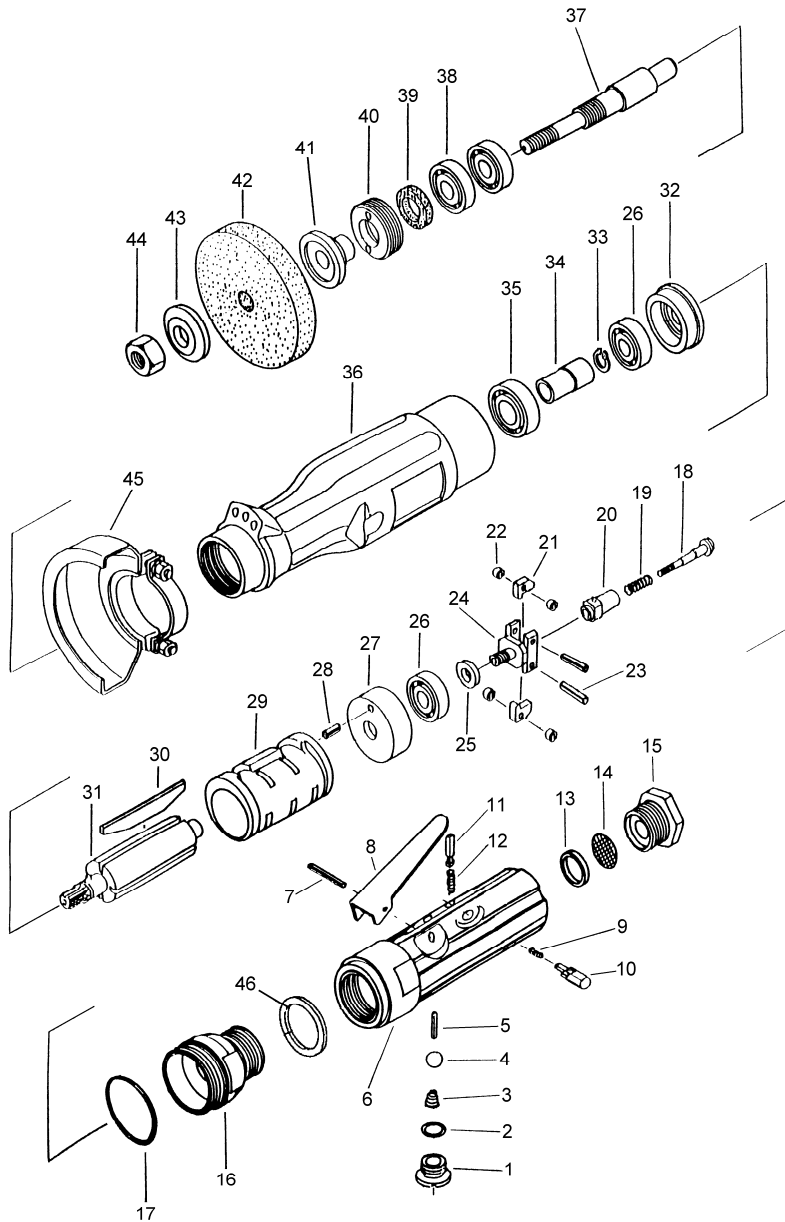

HG-2L Horizontal Grinder

JET
427 New Sanford Road
LaVergne, Tennessee 37086
Ph.: 800-274-6848
www.jettools.com

Part No. M-526205
Revision A1 06/2014
Copyright © 2014 JET, a Division of JPW Industries, Inc.

HG-2L Parts List

Index No.	Part No.	Description	Size	Qty.
1	Y31127010	Valve Cap		1
2	Y31127020	O-Ring	S-14	1
3	Y31127030	Valve Spring		1
4	Y31127040	Valve Ball		1
5	Y31127050	Valve Pin		1
6	Y31127060	Handle		1
7	Y31126180	Spring Pin	4x28	1
8	Y31127080	Pendant Valve Lever		1
9	Y31127090	Push Button Spring		1
10	Y31127100	Push Button		1
11	Y31127110	Lock Pin		1
12	Y31127120	Lock Spring		1
13	Y3111903B	Screen Washer		1
14	Y3111903A	Net Screen		1
15	Y31119020	Air Inlet		1
16	Y31119130	Case Cap		1
17	Y31122060	O-Ring		1
18	Y31127180	Governor Set Screw		1
19	Y31127190	Governor Spring		1
20	Y31127200	Governor Valve		1
21	Y31127210	Governor Weight		2
22	Y31127220	Governor Ring		4
23	Y31127230	Spring Pin	3x16	2
24	Y31127240	Governor Body		1
25	Y31127250	Governor Body Washer		1
26	BB-6000ZZ	Bearing		2
27	Y31122190	Rear Plate		1
28	Y31122210	Spring Pin	3x8	1
29	Y31122200	Cylinder		1
30	Y31127300	Vane		4
31	Y31127310	Rotor		1
32	Y31122260	Front Plate		1
33	Y31122230	Snap Ring	S-10	1
34	Y31122340	Bushing		1
35	BB-6002ZZ	Bearing		1
36	Y31127360	Case		1
37	Y31119350	Shaft		1
38	BB-6001ZZ	Bearing		2
39	Y31122330	Felt		1
40	Y31122320	Bearing Nut		1
41	Y31119390	Inner Flange		1
42	576339	Abrasive Wheel (not included)	2x1/2x3/8	1
43	Y31119410	Wheel Ring		1
44	Y31119420	Spindle Nut		1
45	Y31119430	Wheel Cover CP		1
46	Y31127460	Handle Washer		1