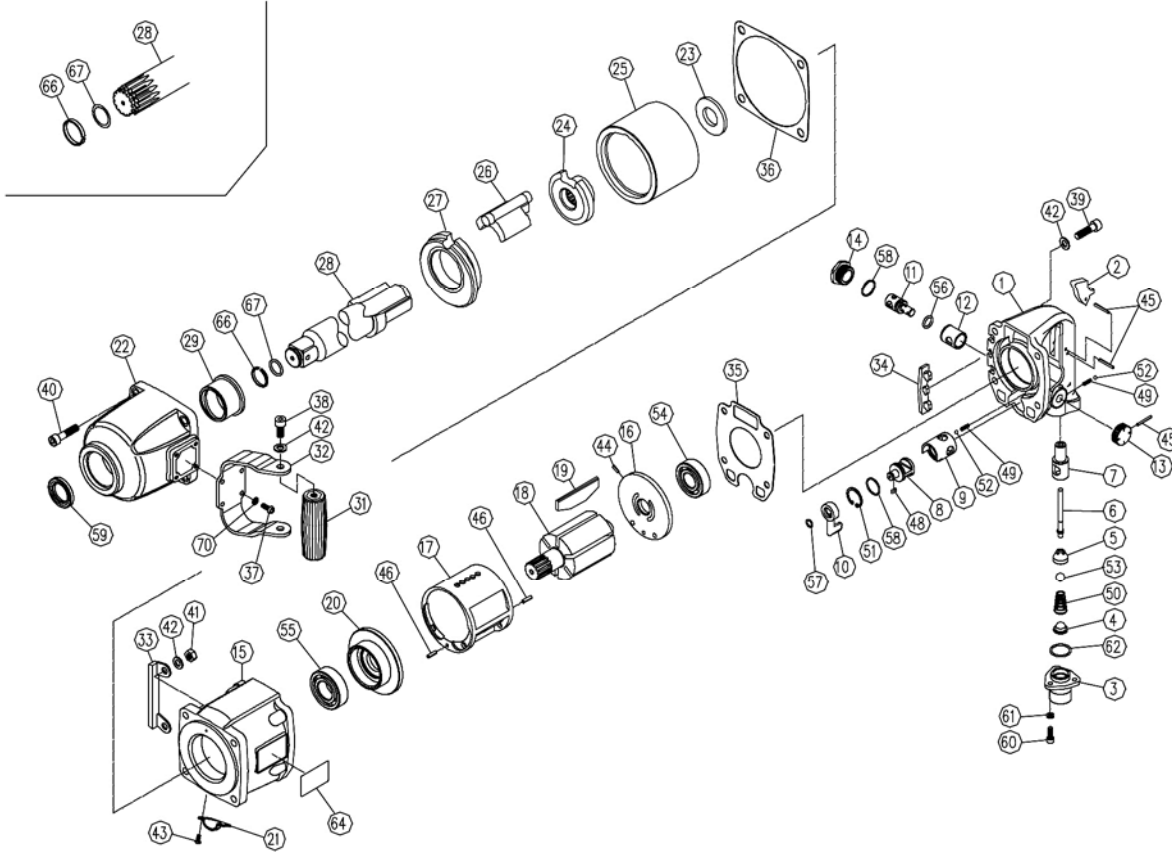

## Parts List for J-3800D Impact Wrench

(Parts list on reverse side)

Index	Part No.	Description	Qty.
38	131908016	Hex Socket Button Head Screw, M8x16	2
39	131708030	Hex Bolt, M8x30	4
40	131708035	Hex Bolt, M8x35	4
41	134401008	Hex Nut, M8	4
42	131309008	Washer, M8	10
43	131803108	Self-Tapping Screw, M3.5x8	4
44	130603010	Spring Pin, 3x10mm	1
45	130603024	Spring Pin, 3x24mm	3
46	130604014	Spring Pin, 4x14mm	2
48	130410381	Key, 3x8mm	1
49	130808001	Spring, 3.6x13 mm	2
50	130808002	Spring, 10x15x25mm	1
51	130301024	Snap Ring (H-24)	1
52	SB-5/32	Steel Ball, 5/32"	2
53	130505028	Polyurethane Ball, 7/16"	1
54	BB-6204	Ball Bearing, 6204	1
55	BB-6205	Ball Bearing, 6205	1
56	131101012	O-Ring, P-12	1
57	131103006	O-Ring, S-8	1
58	131103016	O-Ring, S-20	2
59	131202048	Oil Seal, VB-40525	1
60	131705016	Hex Bolt, M5x16	3
61	131310005	Spring Washer, M5	3
62	131103018	O-Ring, S-22.4	1
64	137309049	Name Plate Short SQ	1
	137309050	Name Plate Long SQ	1
	137309052	Name Plate Long #5	1
66	130803144	Socket Ret Ring SQ DR	1
	130803145	Socket Ret Ring #5 SPL	1
67	131105013	O-Ring SQ DR (6227-13)	1
	131105019	O-Ring #5 SPL (6227-19)	1
69	135010013	Nipple	1
70	131310005	Spring Washer (M5)	4
97	136503004	Poly Cap, 1/2"	1
99	134001003	Hex Wrench, 3mm	1
	43165102B	Handle CP (1,7,9,12)	
	43163552C	Clutch Housing CP (22,29,59)	
	43168155C	Dead Handle CP (31,32,38,42)	